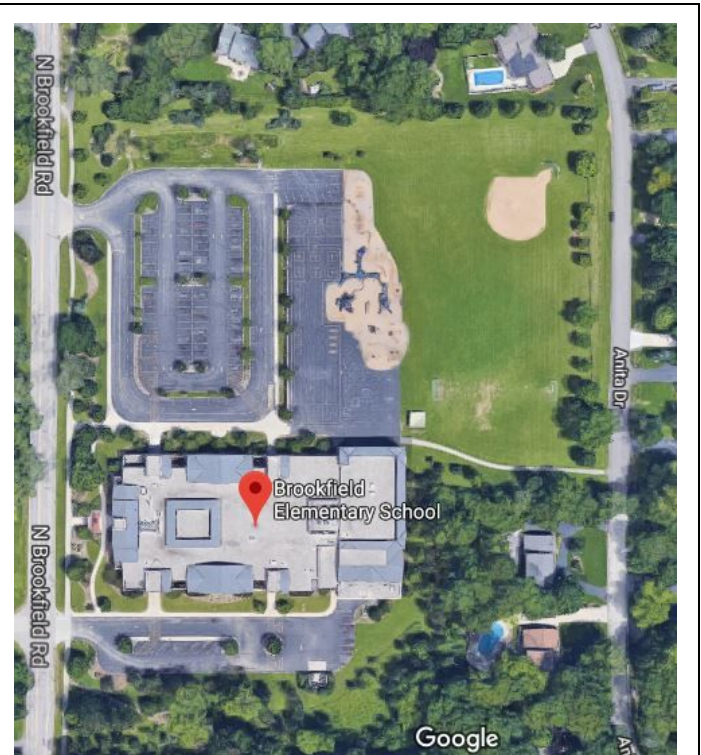

Brookfield Elementary Facility Profile

2530 N Brookfield Rd, Brookfield, WI 53045

Principal: Dr. Daniel Westfahl

Link to [Site Map](#)

Opened in 1931 as Putney School (K-8). School moved and named Brookfield #4 and served as an elementary school. A community referendum was passed in February, 2000 to build two new elementary schools; Brookfield Elementary and Dixon Elementary. To save on design expenses, both schools share the same building layout/design.

2018-19 Enrollment	564 Students, 26 Sections
Total Capacity	734 Students, 31 Sections
Recent Facility Investments	No significant investments since 2001
Cafeteria Capacity	200
Current Assigned Tracts	110, 111, 160, 162, 163, 164
Parking Lot Capacity	150
Valuation	\$1.3 Million
Physical Sq Ft	99,142
Acreage	11.5 Acres

Recent Attendance Boundary Changes

Enrollment Balancing 2017

Split Brookfield Elementary Tract 111 into two; western section is still 111, eastern section is 115 and is moved to Dixon. Middle and high school pathways remain unchanged.