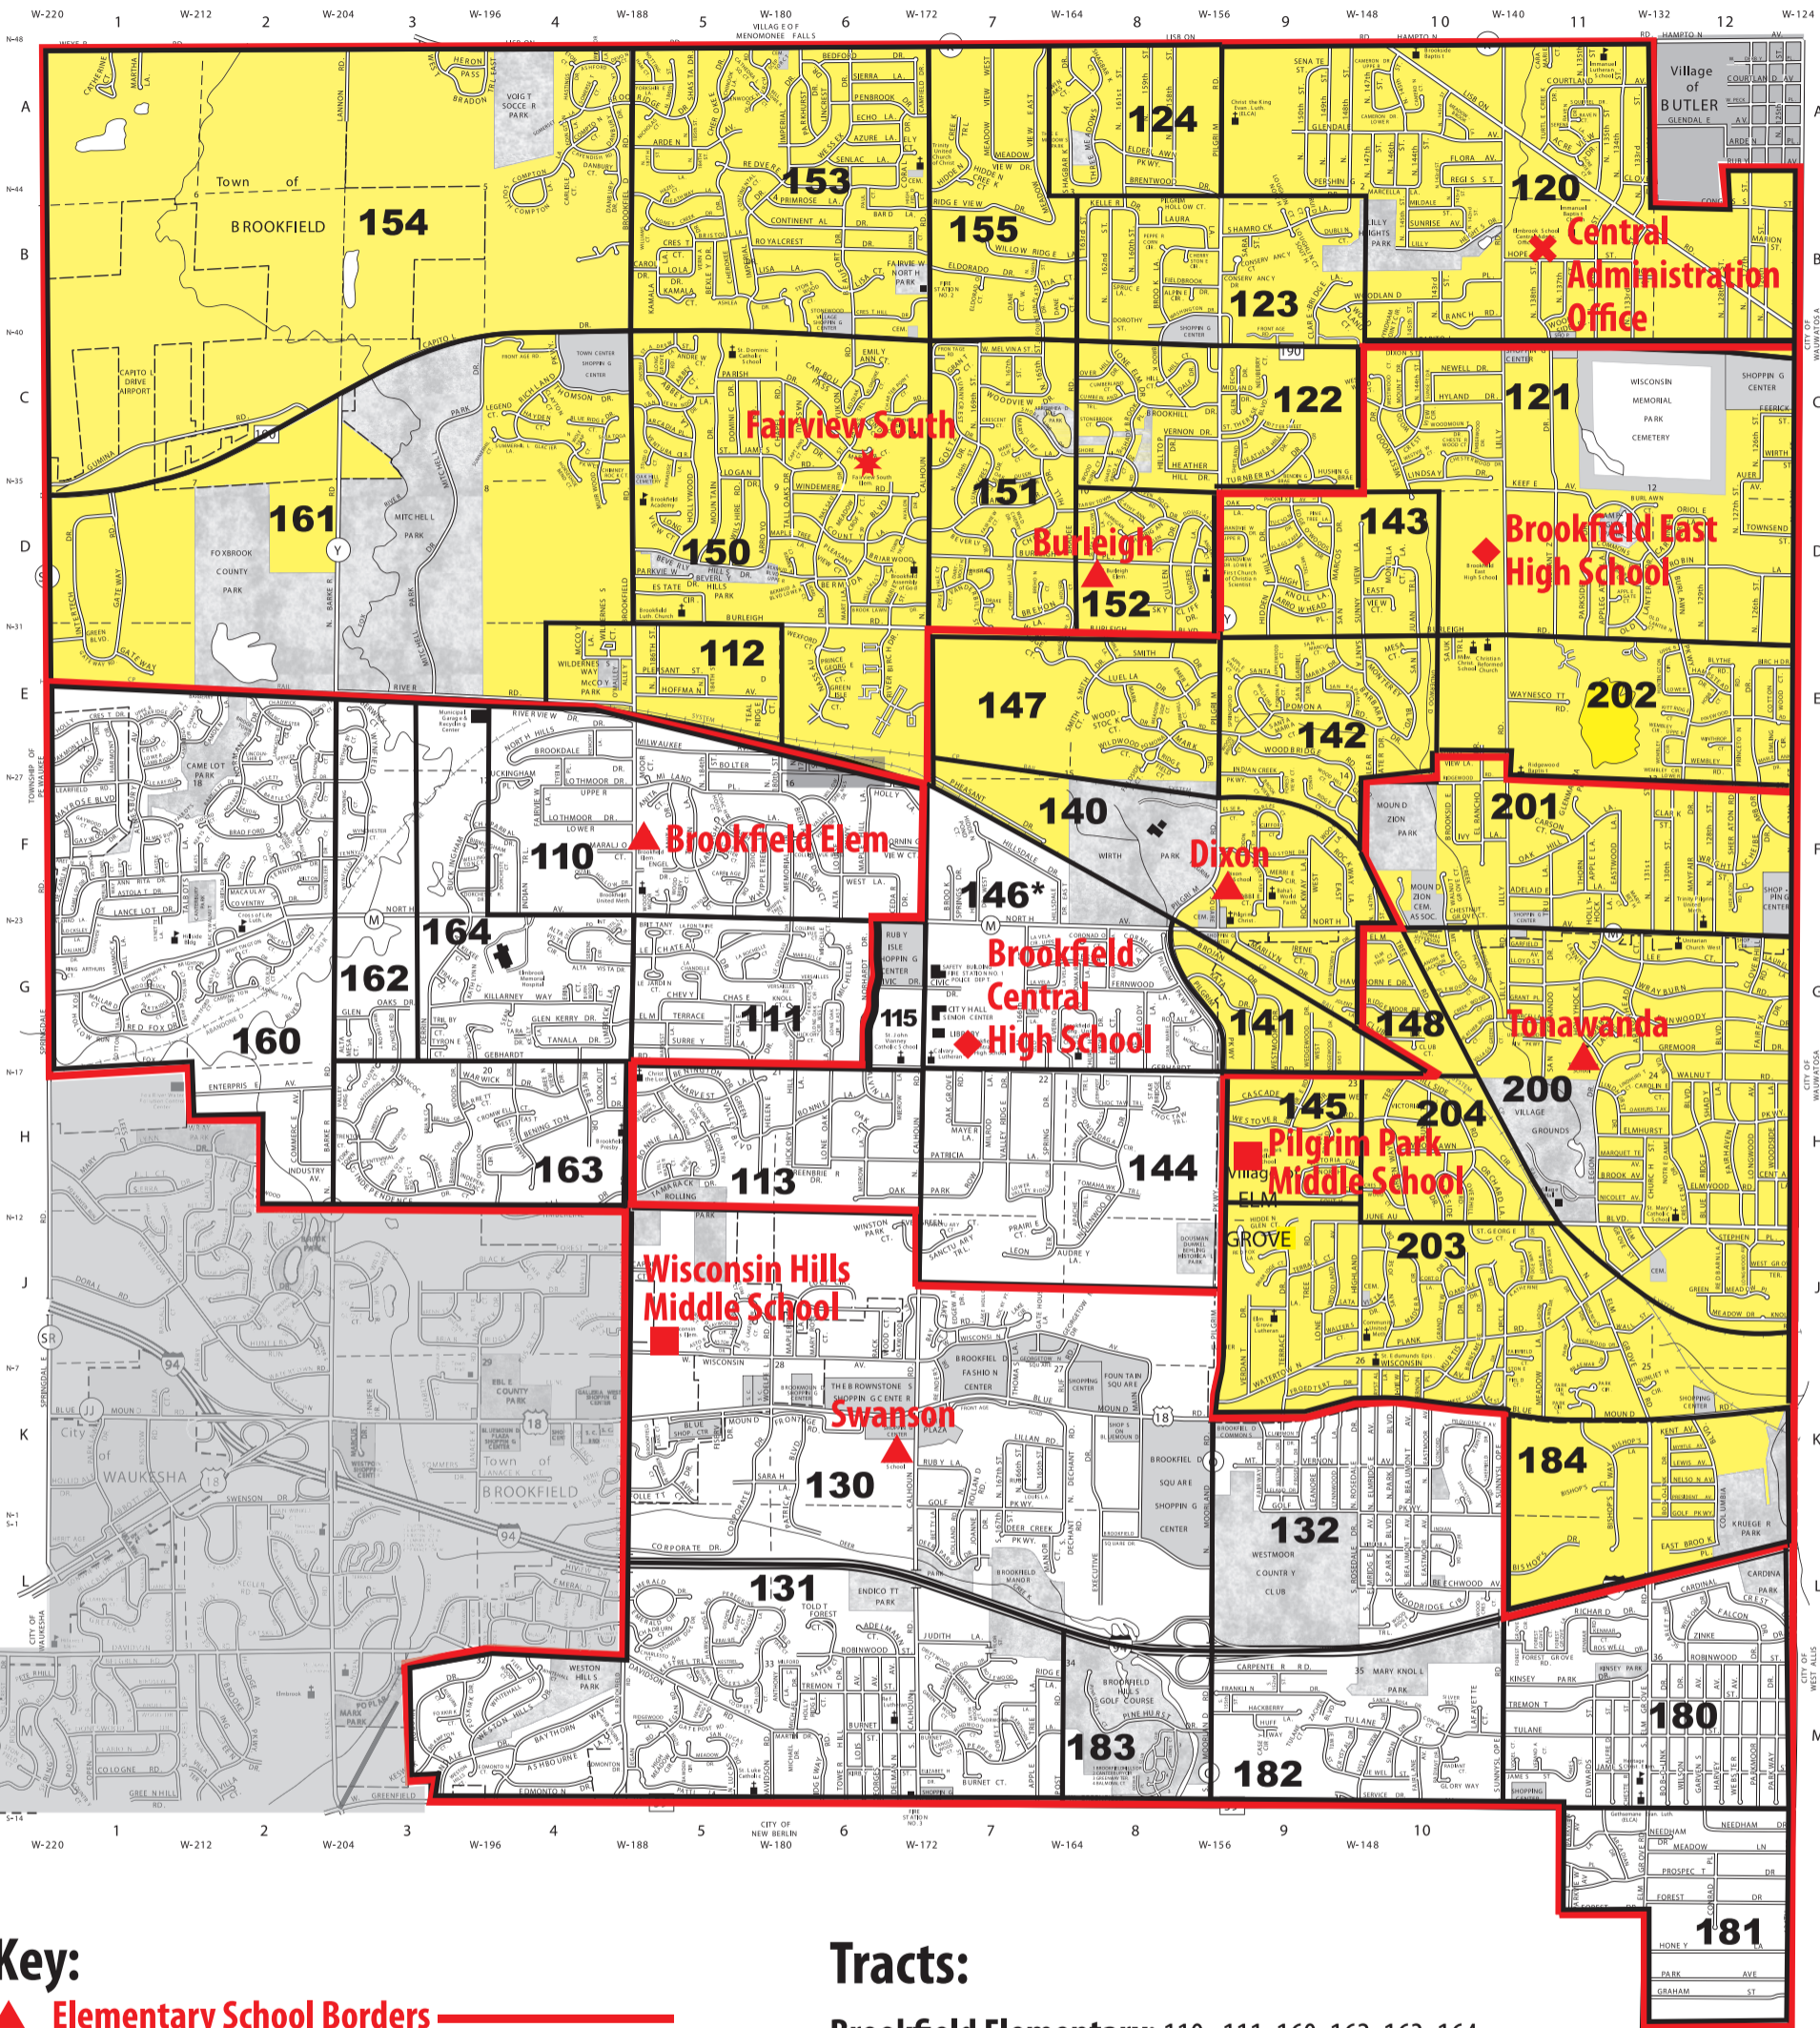

District Boundary & Tract Map (2017-18 School Year Updates)

JUNE 2010
SCALE IN FEET
0 600 1200 2400 3600 5200'

PREPARED FOR CITY ENGINEER BY
MILWAUKEE MAP SERVICE, INC.

Key:

- ▲ Elementary School Borders
- Pilgrim Park Middle School (Yellow Area)
- ◆ Brookfield East High School (Yellow Area)
- Wisconsin Hills Middle School (White Area)
- ◆ Brookfield Central High School (White Area)
- ★ Fairview South (Special Education cooperative serving six counties)
- ✖ Central Administration Office

Black Border Delineates Tracts

Tract 146* – Has the option to attend Pilgrim Park & Brookfield East but must provide own transportation.

Tracts:

- Brookfield Elementary: 110, 111, 160, 162, 163, 164
- Burleigh: 112, 120, 122, 123, 124, 150, 151, 152, 153, 154, 155, 161
- Dixon: 113, 115, 121, 140, 141, 142, 144, 143, 146*, 147, 202
- Swanson: 130, 131, 132, 180, 181, 182, 183
- Tonawanda: 145, 148, 184, 200, 201, 203, 204